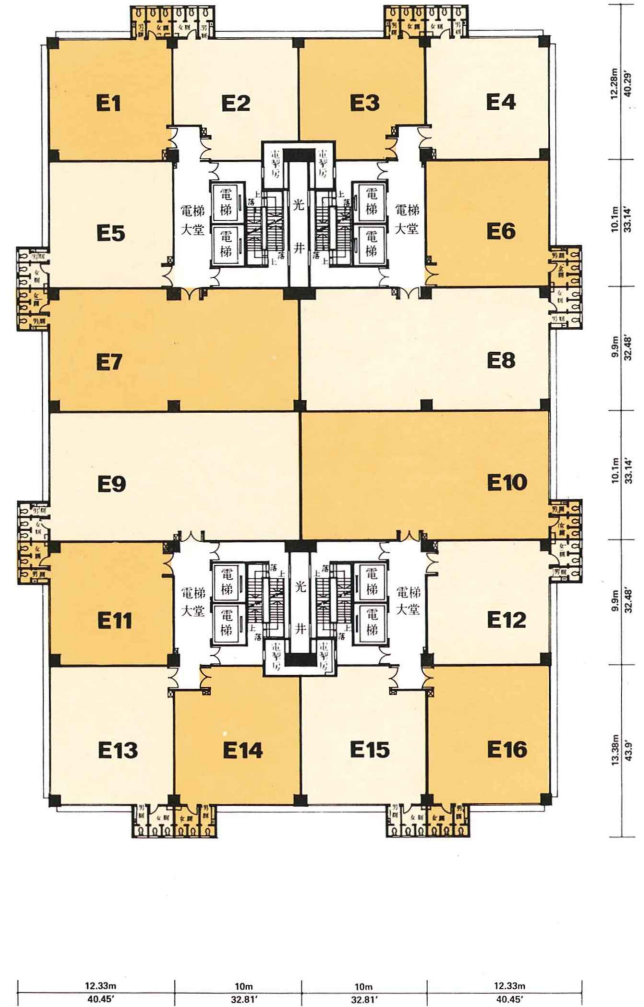

向 海

新 路

新 路

三樓 至 十五樓 平面圖 3rd - 15th Floor Plan

(詳細訂正圖則以工務局最後批准之圖則為標準)
(All plans are subject to the amended plans approved by the Building Authority)