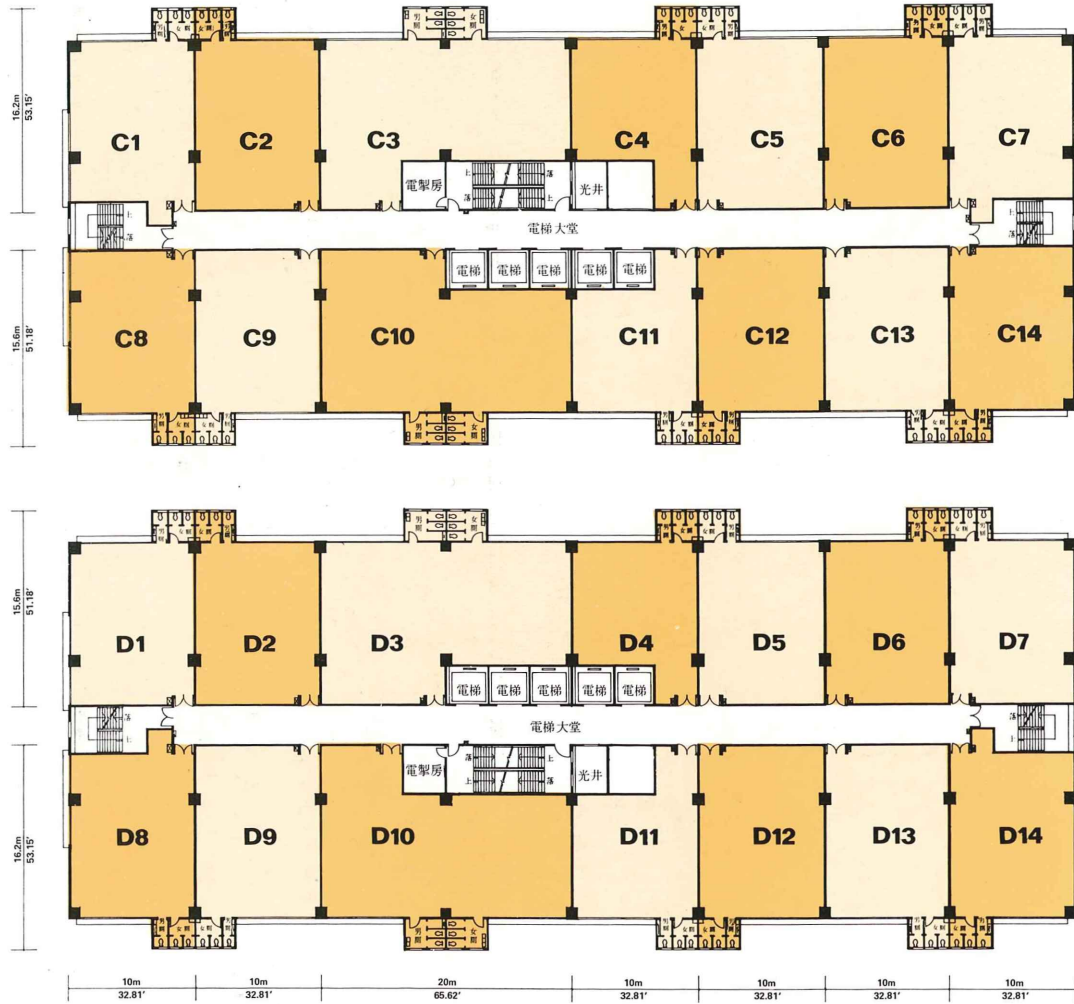

向 海

新 路

新 路

三樓 至 十五樓 平面圖 3rd - 15th Floor Plan

(詳細訂正圖則以工務局最後批准之圖則為標準)
(All plans are subject to the amended plans approved by the Building Authority)