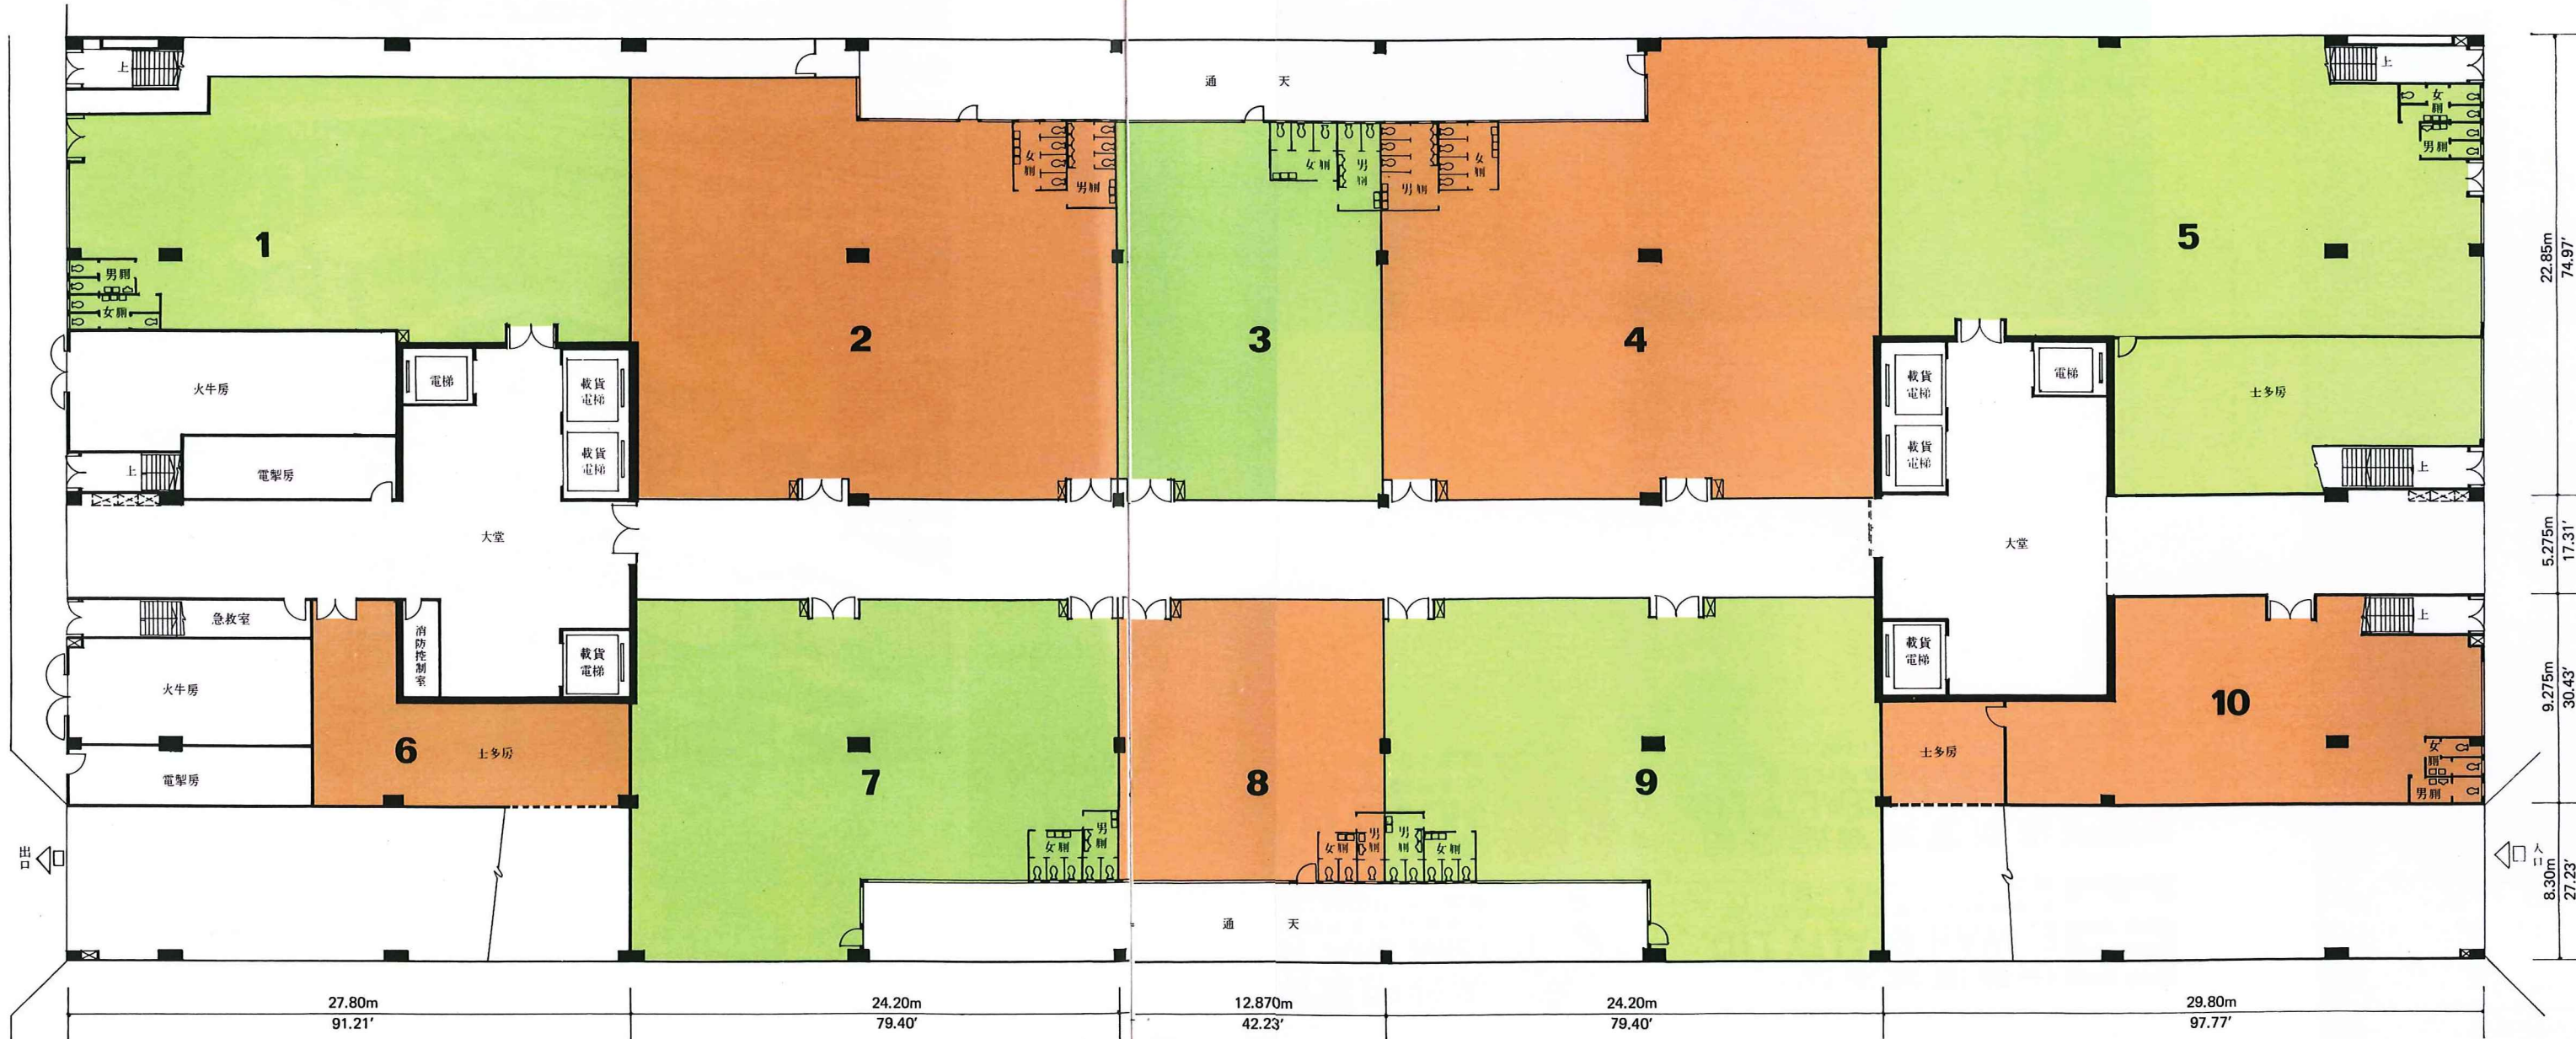

德士古道80呎闊(向海)

橫龍街59呎闊

27.80m
91.21'

24.20m
79.40'

12.870m
42.23'

24.20m
79.40'

29.80m
97.77'

22.85m
74.97'

5.275m
17.31'

9.275m
30.43'

8.30m
27.23'