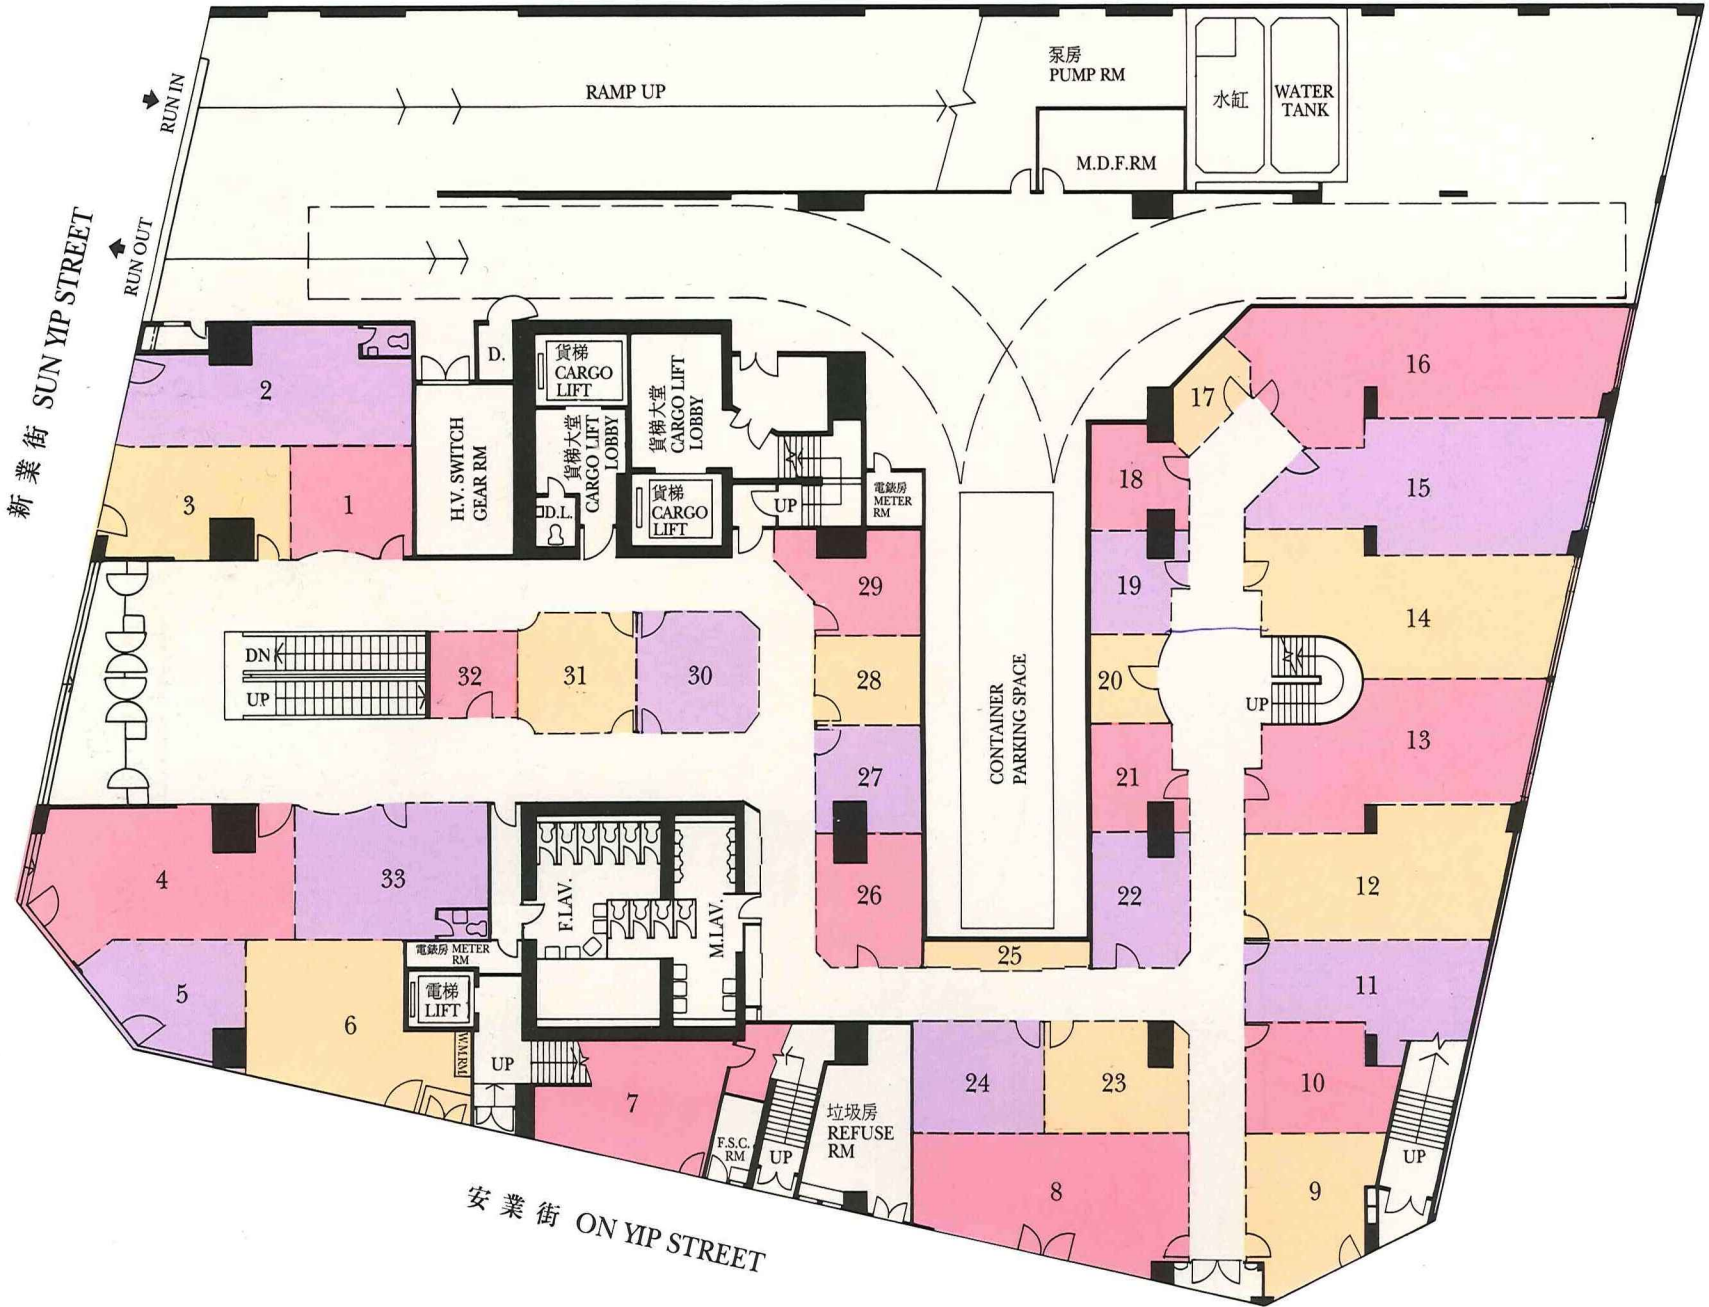

55.740 M

39.207 M

地下及一樓旺舖只限租用
 Ground Floor and First Floor
 are for lease only